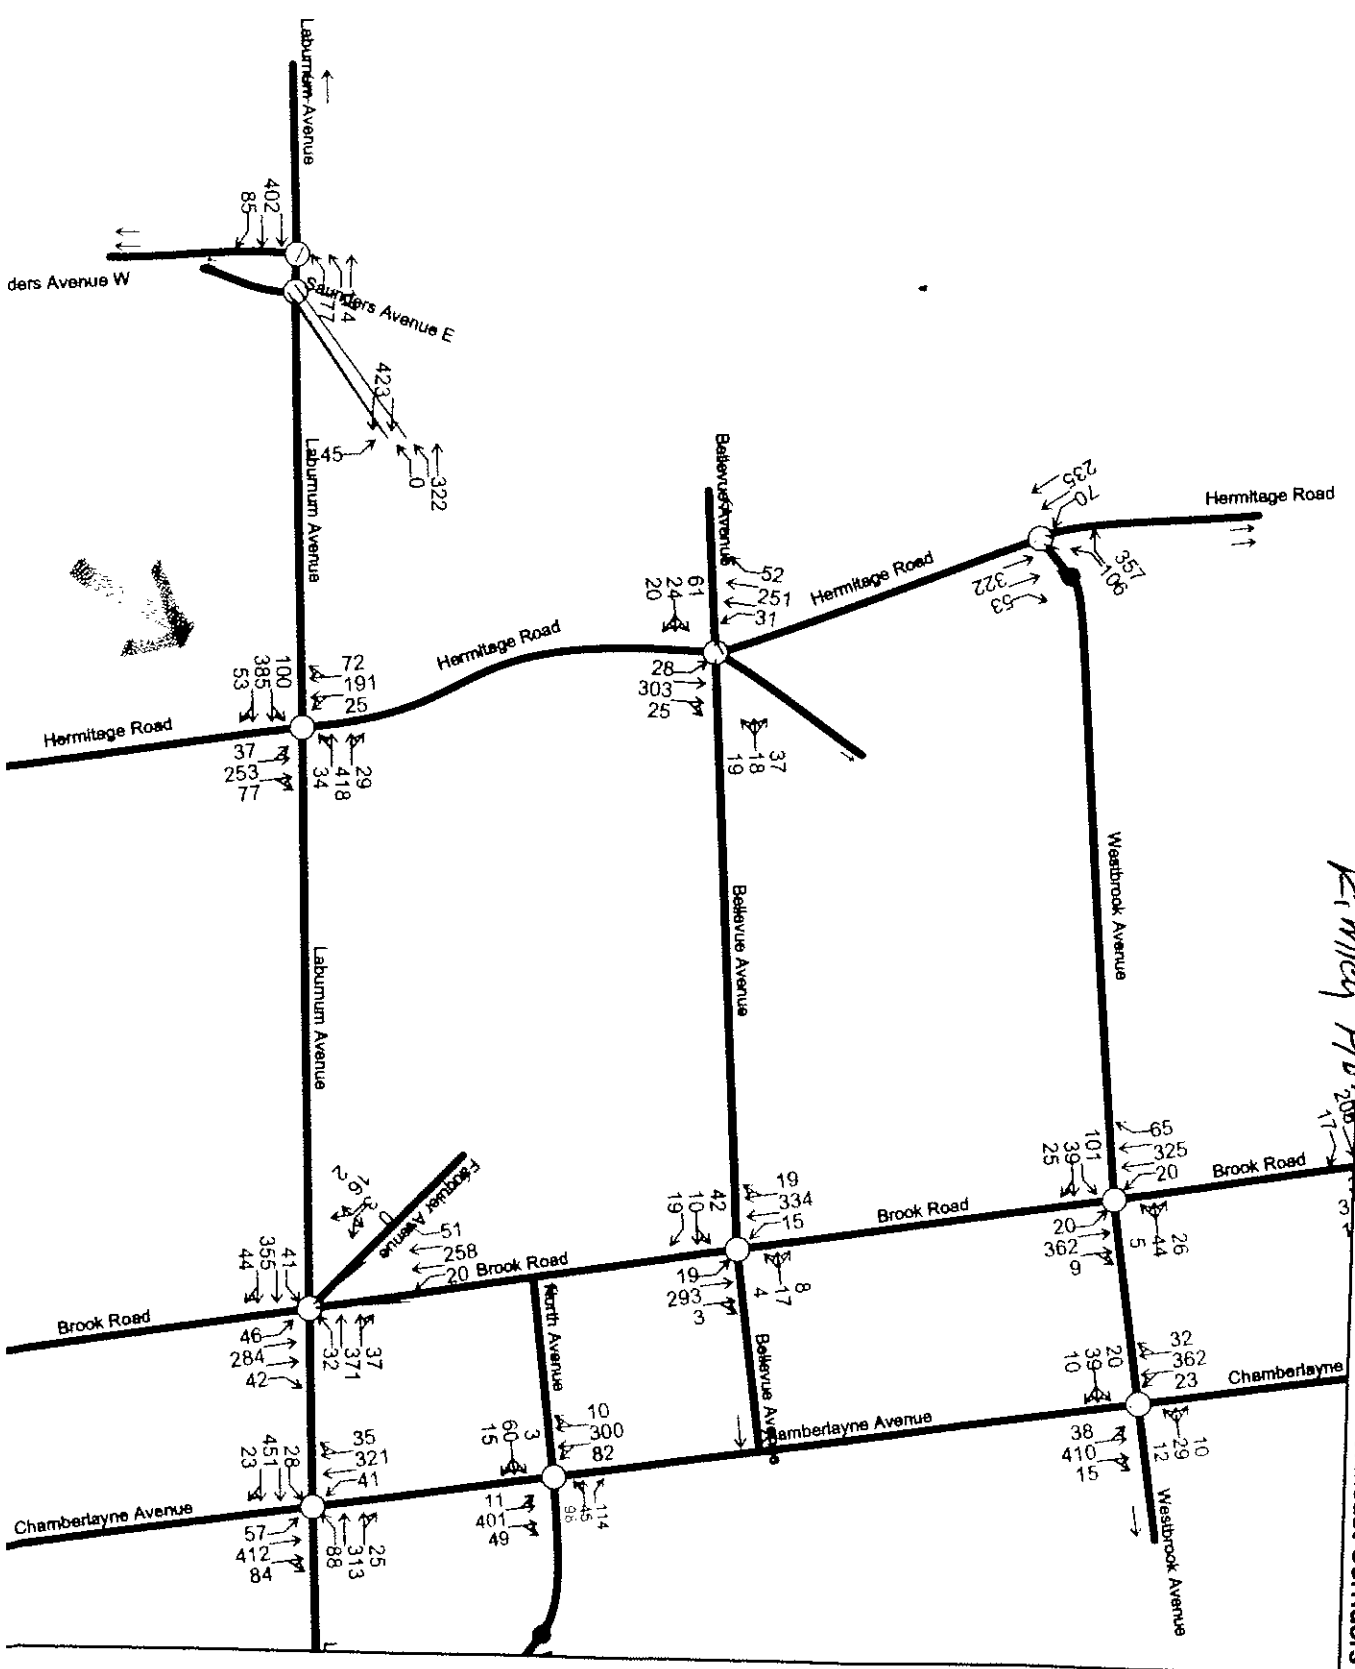

*See Hermitage Rd
 Cont'd
 by Kenney
 Hom.*

*Hermitage & Laburnum
 09-21-2006
 Sh 163*

34
 377
 196

893

20

29

*See Hermitage Rd
 See Corridor
 Chamberlayne
 Hermitage & Laburnum
 09-21-2006
 5h 26 3*

Timing Plan: Noon Peak
 Northeast Corridors

Hermitage Laburnum
 See Hermitage Rd Computer Counts by Kimber Horn
 04-20-2006 Sheet 3/3
 Northeast Corridors